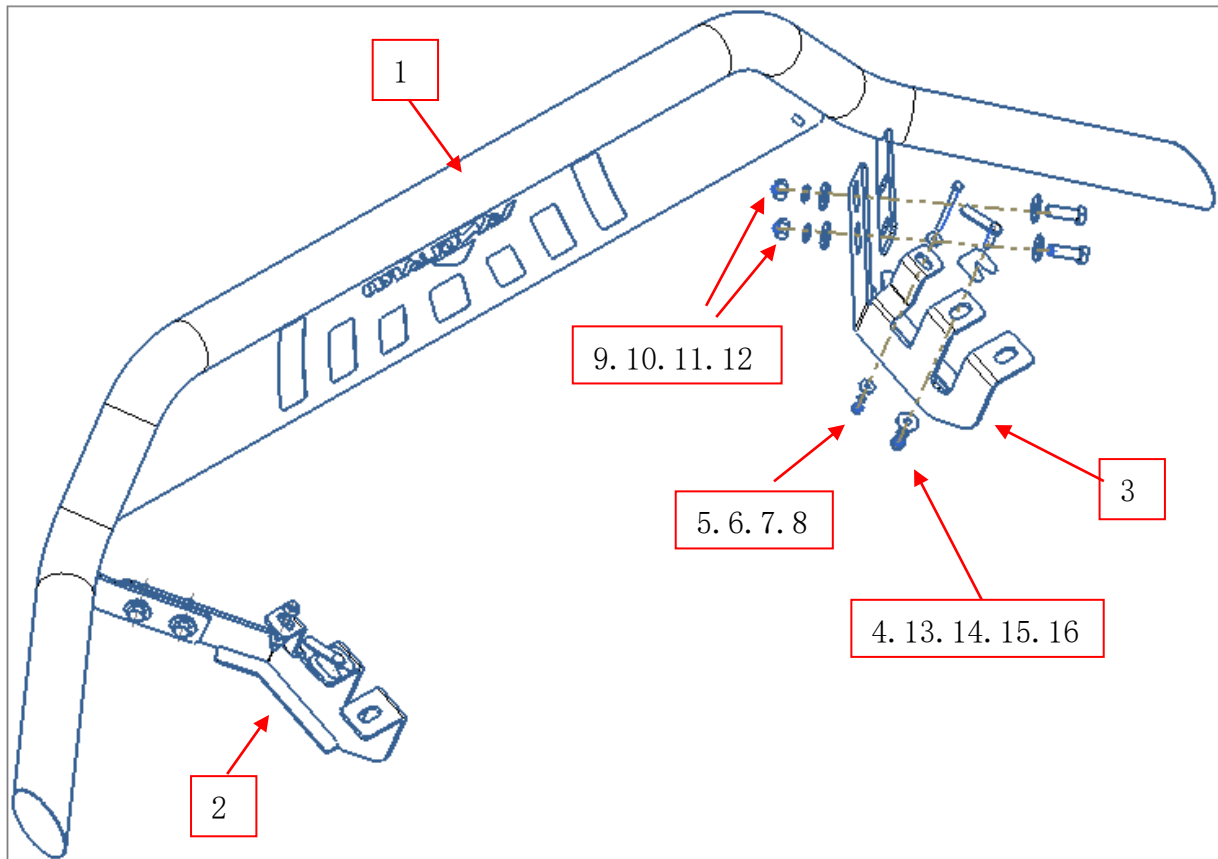

INSTALLATION INSTRUCTION

ITEM NO.: CX5160301ZJ-1971B

DESCRIPTION:13-21 Mazda CX5 Elegant Runner Brackets (69-H2)

Attention:

- Please read this installation menu before installing this part. Protect your car properly in case there is any scratch might have.
- You may need to periodically to re-tighten all hardware for safety use after installation.
- Installation pictures are only for your reference, there might be some differences between pictures and real parts but no affect for your fitting.

PART LIST

NO.	NAME	QTY	REMARK	NO.	NAME	QTY	REMARK
1	Bull Bar	1		9	Hex Head Bolts	4	M12*35
2	Left Bracket	1		10	Large Washer	8	ϕ 12x30x3.0
3	Right Bracket	1		11	Spring Washer	4	ϕ 12
4	T-bolt	2		12	Hexagon Nut	4	M12
5	Hex Head Bolts	2	M6*80	13	PVC Clip	2	Φ 8
6	Large Washer	4	Φ 6x18x1.5	14	Large Washer	2	Φ 8x25x2.0
7	Spring Washer	2	Φ 6	15	Spring Washer	2	Φ 8
8	Hexagon Nut	2	M6	16	Hexagon Nut	2	M8

The installation is the same on the left and right sides

INSTALLATION PICTURE

Disclaimer: Caused due to improper installation initiates some related problem and losses, are beyond our company's quality assurance