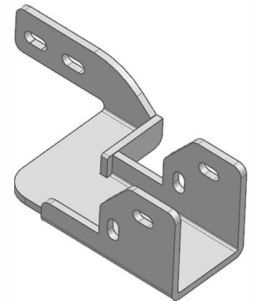

2

3.1

3.2

3.3

3.4

3.5