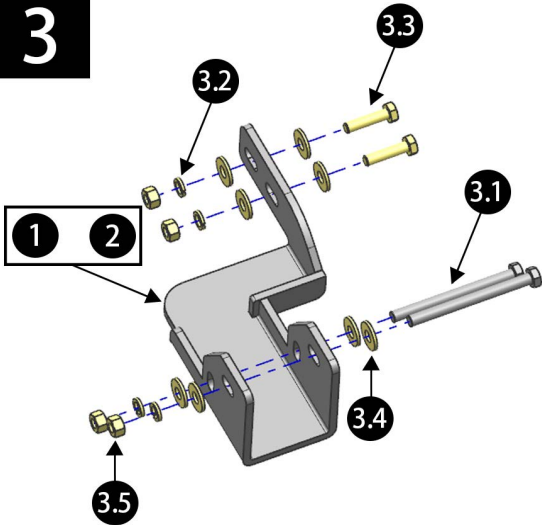

## ACCESSORIES

PACKAGE LISTING	
1.	Bracket (L)
2.	Bracket (R)
<b>3.</b>	<b>STANDARD PARTS</b>
3.1	Hex Head Bolt X4
3.2	Spring Washer $\Phi 12$ X8
3.3	Hex Head Bolt $\Phi 12 \times 45$ X4
3.4	Flat Washer $\Phi 12$ X16
3.5	Hex Head Nut $\Phi 12$ X8

1

2

3.1

3.2

3.3

3.4

3.5

# INSTALLATION

1

**Drawing 1**

2

**Drawing 2**

3

4