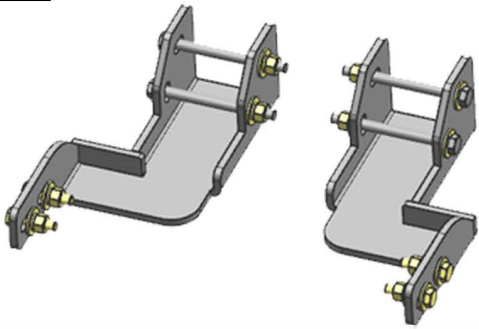

## ACCESSORIES

PACKAGE LISTING	
1.	Bracket (L)
2.	Bracket (R)
<b>3.</b>	<b>STANDARD PARTS</b>
3.1	Hex Head Bolt X4
3.2	Spring Washer $\Phi 12$ X8
3.3	Hex Head Bolt $\Phi 12 \times 45$ X4
3.4	Flat Washer $\Phi 12$ X16
3.5	Hex Head Nut $\Phi 12$ X8

1

2

3.1

3.2

3.3

3.4

3.5

# INSTALLATION

1

**Drawing 1**

2

**Drawing 2**

3

4