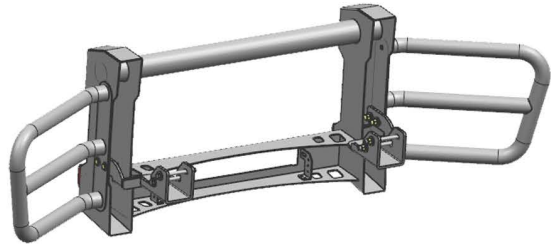

## ACCESSORIES

PACKAGE LISTING	
1.	Bracket (L)
2.	Bracket (R)
<b>3.</b>	<b>STANDARD PARTS</b>
3.1	Hex Head Bolt X4
3.2	Spring Washer $\Phi 12$ X8
3.3	Hex Head Bolt $\Phi 12 \times 45$ X4
3.4	Flat Washer $\Phi 12$ X16
3.5	Hex Head Nut $\Phi 12$ X8

1

2

3.1

3.2

3.3

3.4

3.5

# INSTALLATION

1

**Drawing 1**

2

**Drawing 2**

3

4