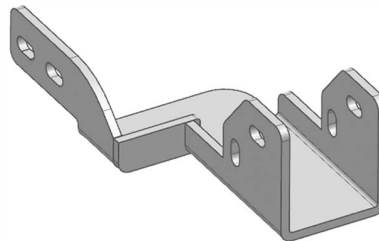

VGFRG-2430BK

PRODUCT: RACKET OF GRILL GUARD FOR SLIVERADO 1500 21+

## ACCESSORIES

PACKAGE LISTING	
1.	Bracket (L)
2.	Bracket (R)
<b>3.</b>	<b>STANDARD PARTS</b>
3.1	Hex Head Bolt X4
3.2	Spring Washer $\Phi 12$ X8
3.3	Hex Head Bolt $\Phi 12 \times 45$ X4
3.4	Flat Washer $\Phi 12$ X16
3.5	Hex Head Nut $\Phi 12$ X8