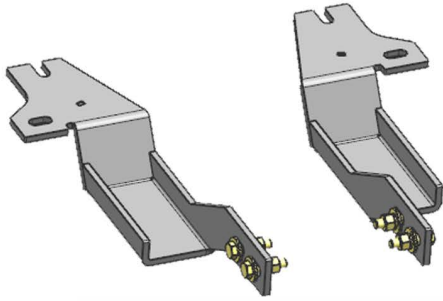

INSTALLATION

1

Drawing 1