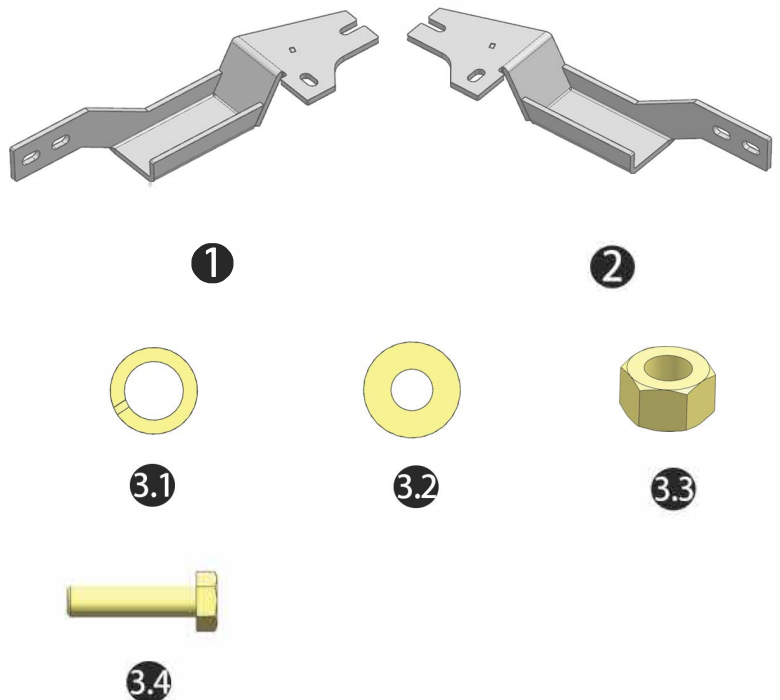

INSTALLATION MANUAL

VGFRG-2431BK

PRODUCT: BRACKET OF GRILL GUARD FOR RAM1500 2021+

PRECAUTION

- 1 For the convenience of installation, please read the product installation manual carefully before installation. Pay attention to protect surface of your car to avoid scratches.
2. Please check regularly whether all accessories connected to the car are loose or not to ensure safety using
3. All the pictures in this manual are for reference only. The pictures may be different from the actual product, but the installation method is the same.

ACCESSORIES

PACKAGE LISTING	
1.	Bracket (L)
2.	Bracket (R)
3.	STANDARD PARTS
3.1	Spring Washer $\Phi 12 \times 4$
3.2	Flat Washer $\Phi 12 \times 8$
3.3	Hex Head Nut M12 X4
3.4	Hex Head Bolt $\Phi 12 \times 45 \times 4$

INSTALLATION

1

Drawing 1

2

Drawing 2

3

4