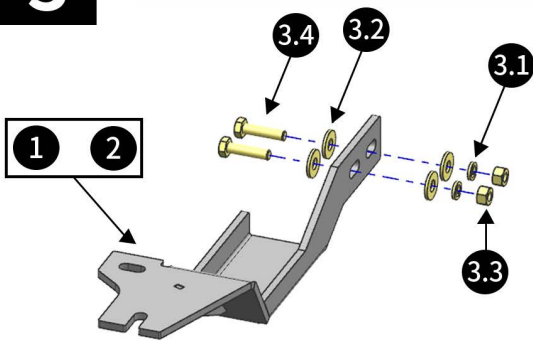

ACCESSORIES

PACKAGE LISTING	
1.	Bracket (L)
2.	Bracket (R)
3.	STANDARD PARTS
3.1	Spring Washer $\Phi 12 \times 4$
3.2	Flat Washer $\Phi 12 \times 8$
3.3	Hex Head Nut M12 X4
3.4	Hex Head Bolt $\Phi 12 \times 45 \times 4$

INSTALLATION

1

Drawing 1

2

Drawing 2

3

4