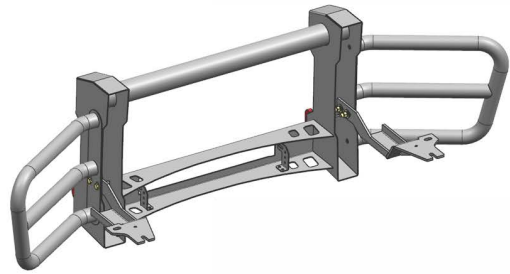

INSTALLATION MANUAL

VGFRG-2431BK

PRODUCT: BRACKET OF GRILL GUARD FOR RAM1500 2021+

PRECAUTION

- 1 For the convenience of installation, please read the product installation manual carefully before installation. Pay attention to protect surface of your car to avoid scratches.
2. Please check regularly whether all accessories connected to the car are loose or not to ensure safety using
3. All the pictures in this manual are for reference only. The pictures may be different from the actual product, but the installation method is the same.

ACCESSORIES

PACKAGE LISTING	
1.	Bracket (L)
2.	Bracket (R)
3.	STANDARD PARTS
3.1	Spring Washer $\Phi 12 \times 4$
3.2	Flat Washer $\Phi 12 \times 8$
3.3	Hex Head Nut M12 X4
3.4	Hex Head Bolt $\Phi 12 \times 45 \times 4$

INSTALLATION

1

Drawing 1

2

Drawing 2

3

4