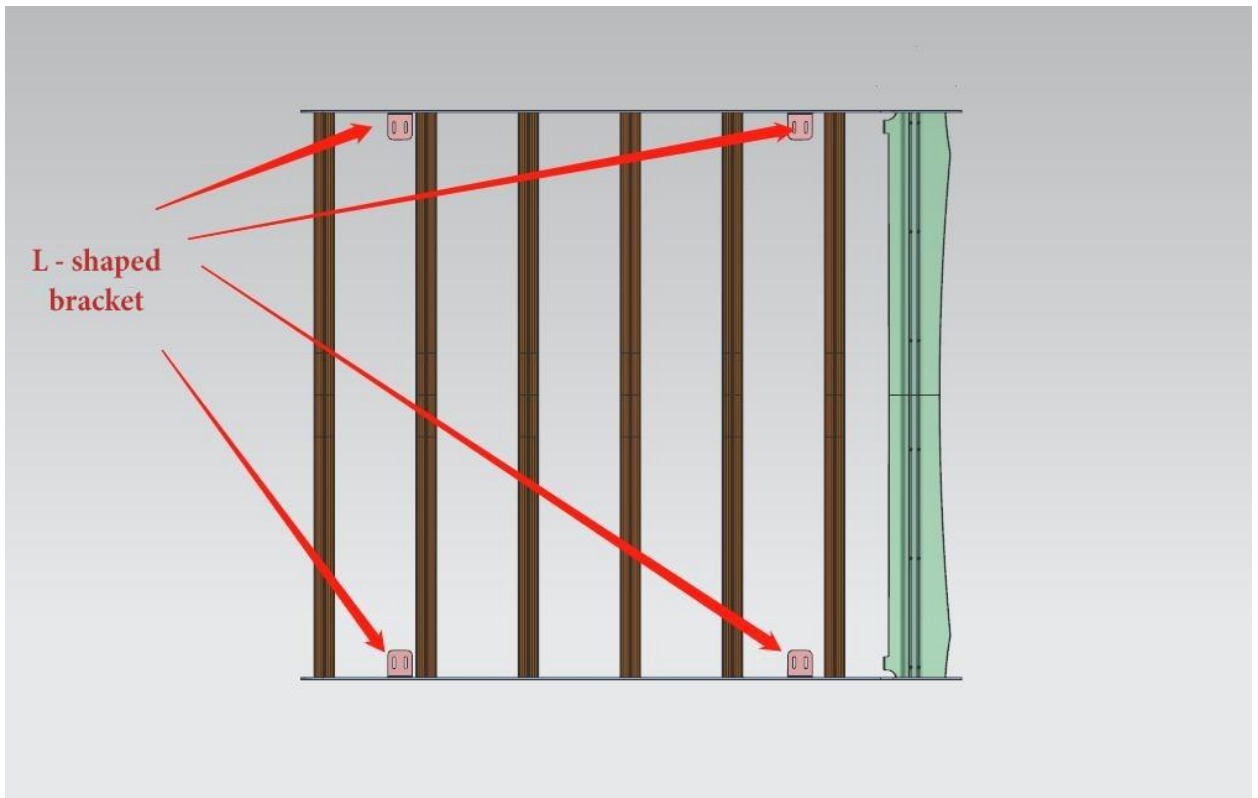

07-21 Toyota Tundra / 20-22 Ford F150 Luggage Rack Guide

1. As shown in the picture, the luggage frame is assembled

2. Screw the L-bracket to the side panel

07-21 Toyota Tundra / 20-22 Ford F150 Luggage Rack Guide

3. As shown in the picture, install the bracket on the roof, pay attention not to lock the screws

4. Put the assembled luggage frame on the roof bracket and fix it with screws

5. Adjust the position of the bracket and tighten all the screws