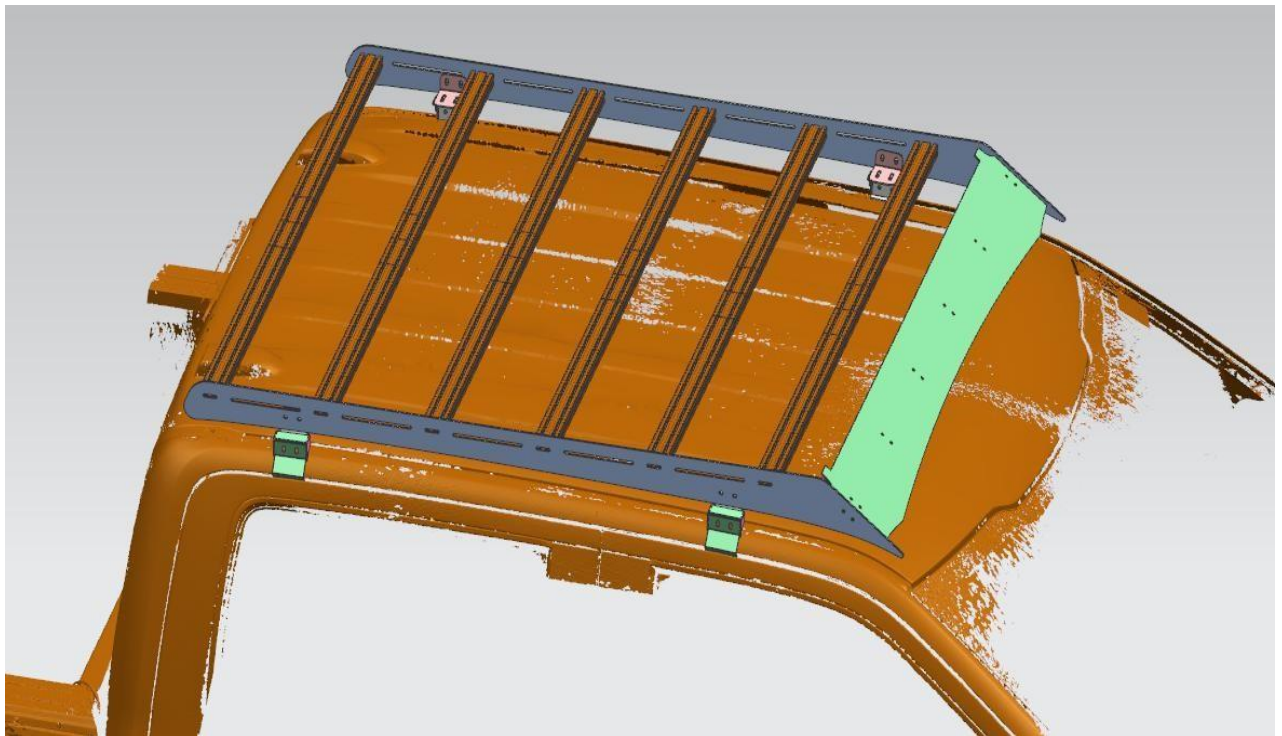

07-21 Toyota Tundra / 20-22 Ford F150 Luggage Rack Guide

1. As shown in the picture, the luggage frame is assembled

2. Screw the L-bracket to the side panel

07-21 Toyota Tundra / 20-22 Ford F150 Luggage Rack Guide

3. As shown in the picture, install the bracket on the roof, pay attention not to lock the screws

4. Put the assembled luggage frame on the roof bracket and fix it with screws

5. Adjust the position of the bracket and tighten all the screws