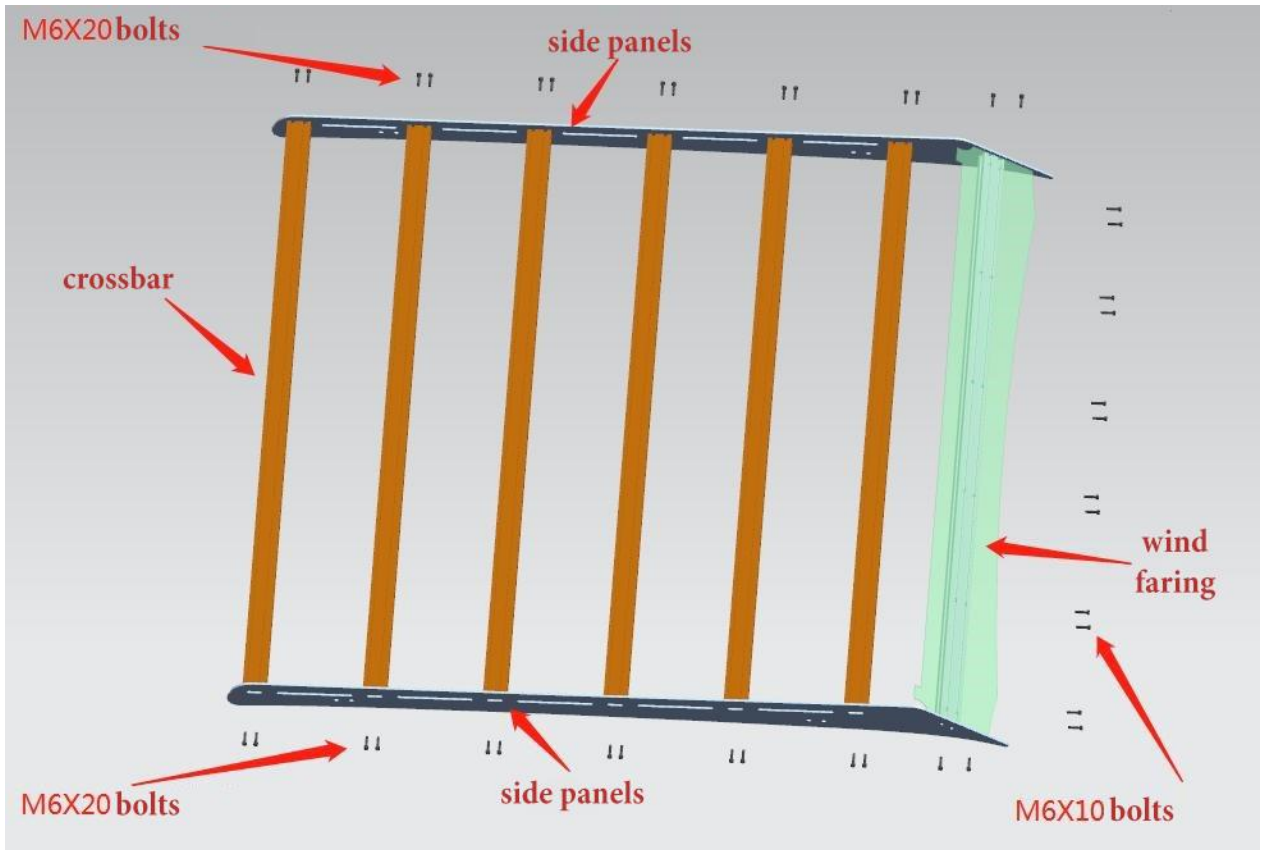

07-21 Toyota Tundra / 20-22 Ford F150 Luggage Rack Guide

1. As shown in the picture, the luggage frame is assembled

2. Screw the L-bracket to the side panel

07-21 Toyota Tundra / 20-22 Ford F150 Luggage Rack Guide

3. As shown in the picture, install the bracket on the roof, pay attention not to lock the screws

4. Put the assembled luggage frame on the roof bracket and fix it with screws

5. Adjust the position of the bracket and tighten all the screws