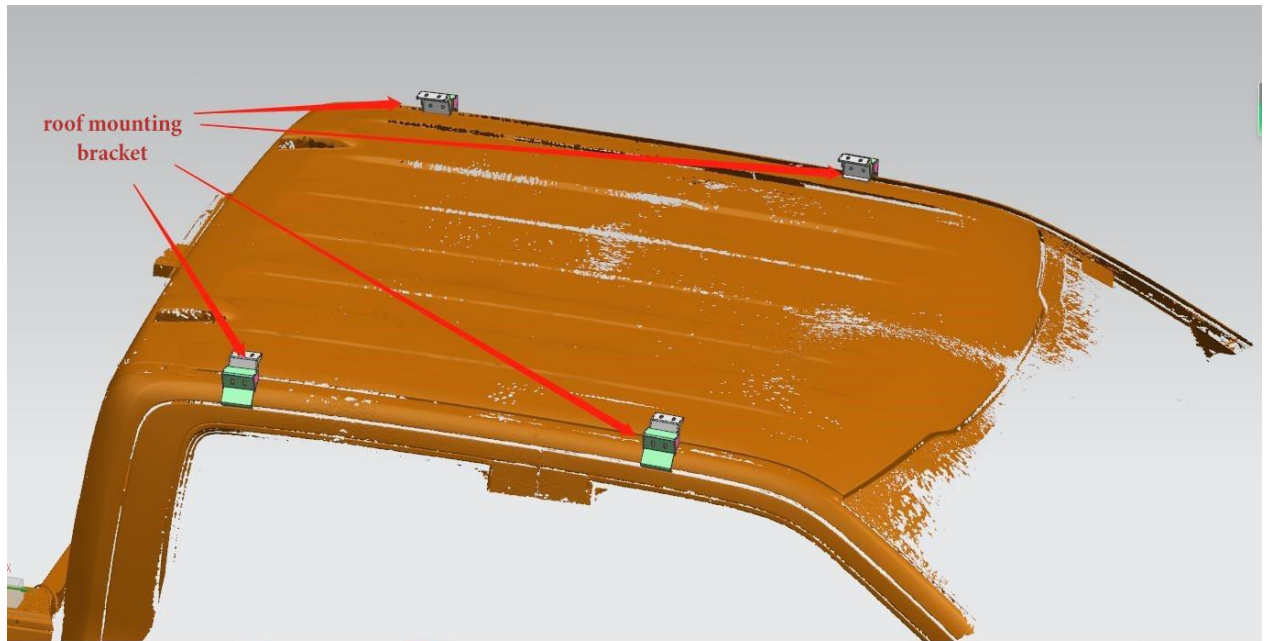

07-21 Toyota Tundra / 20-22 Ford F150 Luggage Rack Guide

1. As shown in the picture, the luggage frame is assembled

2. Screw the L-bracket to the side panel

07-21 Toyota Tundra / 20-22 Ford F150 Luggage Rack Guide

3. As shown in the picture, install the bracket on the roof, pay attention not to lock the screws

4. Put the assembled luggage frame on the roof bracket and fix it with screws

5. Adjust the position of the bracket and tighten all the screws