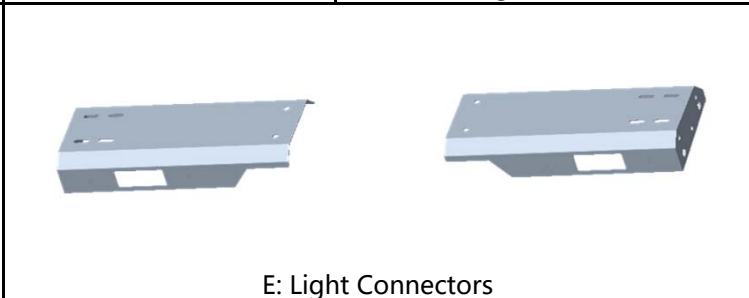

Installation Instruction

Part No.: VGRB-2206BK

Pic.	Spec.	Qty.	Pic.	Spec.	Qty.
	M10X40 Button Head Bolt	6		M8X16 Button Head Bolt	10
	D10 Flat Washer	6		D8 Flat Washer	20
	D10 Lock Washer	6		D8 Lock Washer	10
	M10 Rivet Nut	6		M8 Hex Nut	10
	M10 Hex Nut	6			