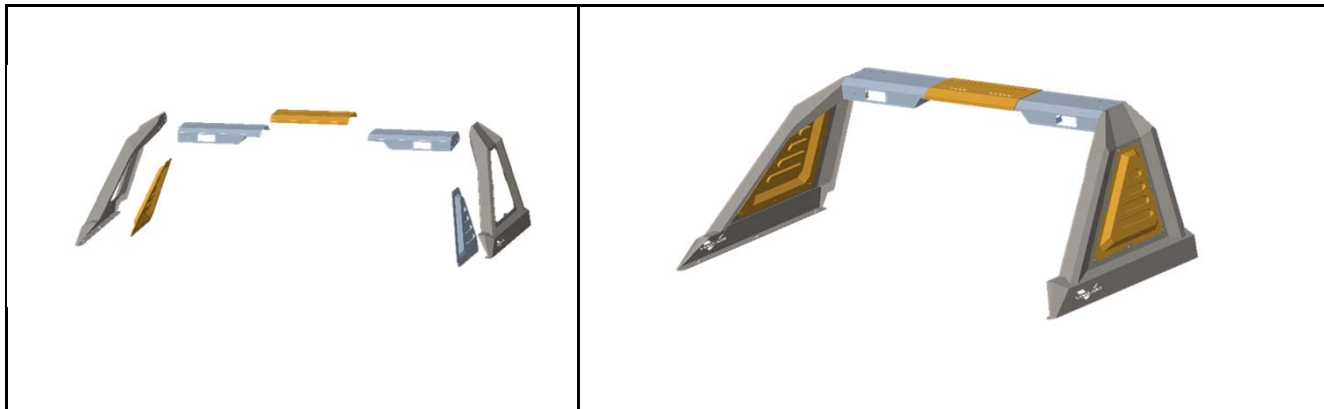

Installation Instruction

Part No.: VGRB-2206BK

Pic.	Spec.	Qty.	Pic.	Spec.	Qty.
	M10X40 Button Head Bolt	6		M8X16 Button Head Bolt	10
	D10 Flat Washer	6		D8 Flat Washer	20
	D10 Lock Washer	6		D8 Lock Washer	10
	M10 Rivet Nut	6		M8 Hex Nut	10
	M10 Hex Nut	6			

M8X20 Bolt (4pcs)
D8 Flat Washer (8PCS)
D8 Lock Washer (4PCS)
M8 Hex Nut (4PCS)

M6X10 Bolt (14pcs)
M6 Flange Nut (14PCS)

M8X20 Bolt (6pcs)
D8 Flat Washer (12PCS)
D8 Lock Washer (6PCS)
M8 Hex Nut (6PCS)

M10X40 Bolt (6pcs)
D10 Flat Washer (6PCS)
D10 Lock Washer (6PCS)
M10 Hex Nut (6PCS)