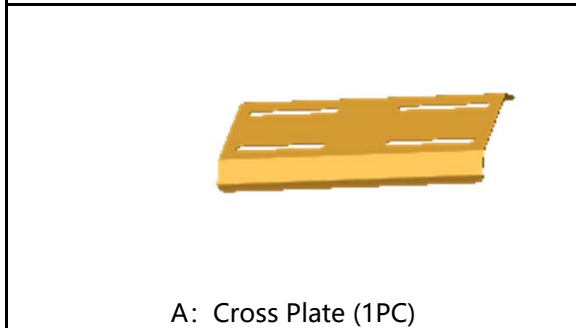

Installation Instruction

Part No.: VGRB-2206BK

Pic.	Spec.	Qty.	Pic.	Spec.	Qty.
	M10X40 Button Head Bolt	6		M8X16 Button Head Bolt	10
	D10 Flat Washer	6		D8 Flat Washer	20
	D10 Lock Washer	6		D8 Lock Washer	10
	M10 Rivet Nut	6		M8 Hex Nut	10
	M10 Hex Nut	6			

M8X20 Bolt (4pcs)
D8 Flat Washer (8PCS)
D8 Lock Washer (4PCS)
M8 Hex Nut (4PCS)

M6X10 Bolt (14pcs)
M6 Flange Nut (14PCS)

M8X20 Bolt (6pcs)
D8 Flat Washer (12PCS)
D8 Lock Washer (6PCS)
M8 Hex Nut (6PCS)

M10X40 Bolt (6pcs)
D10 Flat Washer (6PCS)
D10 Lock Washer (6PCS)
M10 Hex Nut (6PCS)