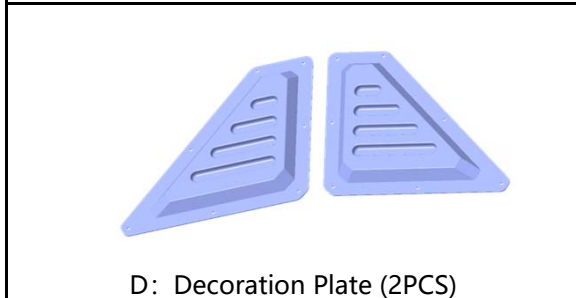

Installation Instruction

Part No.: VGRB-2206BK

Pic.	Spec.	Qty.	Pic.	Spec.	Qty.
	M10X40 Button Head Bolt	6		M8X16 Button Head Bolt	10
	D10 Flat Washer	6		D8 Flat Washer	20
	D10 Lock Washer	6		D8 Lock Washer	10
	M10 Rivet Nut	6		M8 Hex Nut	10
	M10 Hex Nut	6			

M8X20 Bolt (4pcs)
D8 Flat Washer (8PCS)
D8 Lock Washer (4PCS)
M8 Hex Nut (4PCS)

M6X10 Bolt (14pcs)
M6 Flange Nut (14PCS)

M8X20 Bolt (6pcs)
D8 Flat Washer (12PCS)
D8 Lock Washer (6PCS)
M8 Hex Nut (6PCS)

M10X40 Bolt (6pcs)
D10 Flat Washer (6PCS)
D10 Lock Washer (6PCS)
M10 Hex Nut (6PCS)