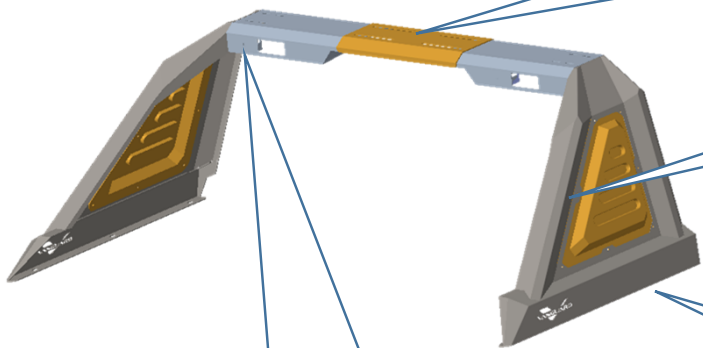

Installation Instruction

Part No.: VGRB-2206BK

Pic.	Spec.	Qty.	Pic.	Spec.	Qty.
	M10X40 Button Head Bolt	6		M8X16 Button Head Bolt	10
	D10 Flat Washer	6		D8 Flat Washer	20
	D10 Lock Washer	6		D8 Lock Washer	10
	M10 Rivet Nut	6		M8 Hex Nut	10
	M10 Hex Nut	6			

M8X20 Bolt (4pcs)
D8 Flat Washer (8PCS)
D8 Lock Washer (4PCS)
M8 Hex Nut (4PCS)

M6X10 Bolt (14pcs)
M6 Flange Nut (14PCS)

M8X20 Bolt (6pcs)
D8 Flat Washer (12PCS)
D8 Lock Washer (6PCS)
M8 Hex Nut (6PCS)

M10X40 Bolt (6pcs)
D10 Flat Washer (6PCS)
D10 Lock Washer (6PCS)
M10 Hex Nut (6PCS)